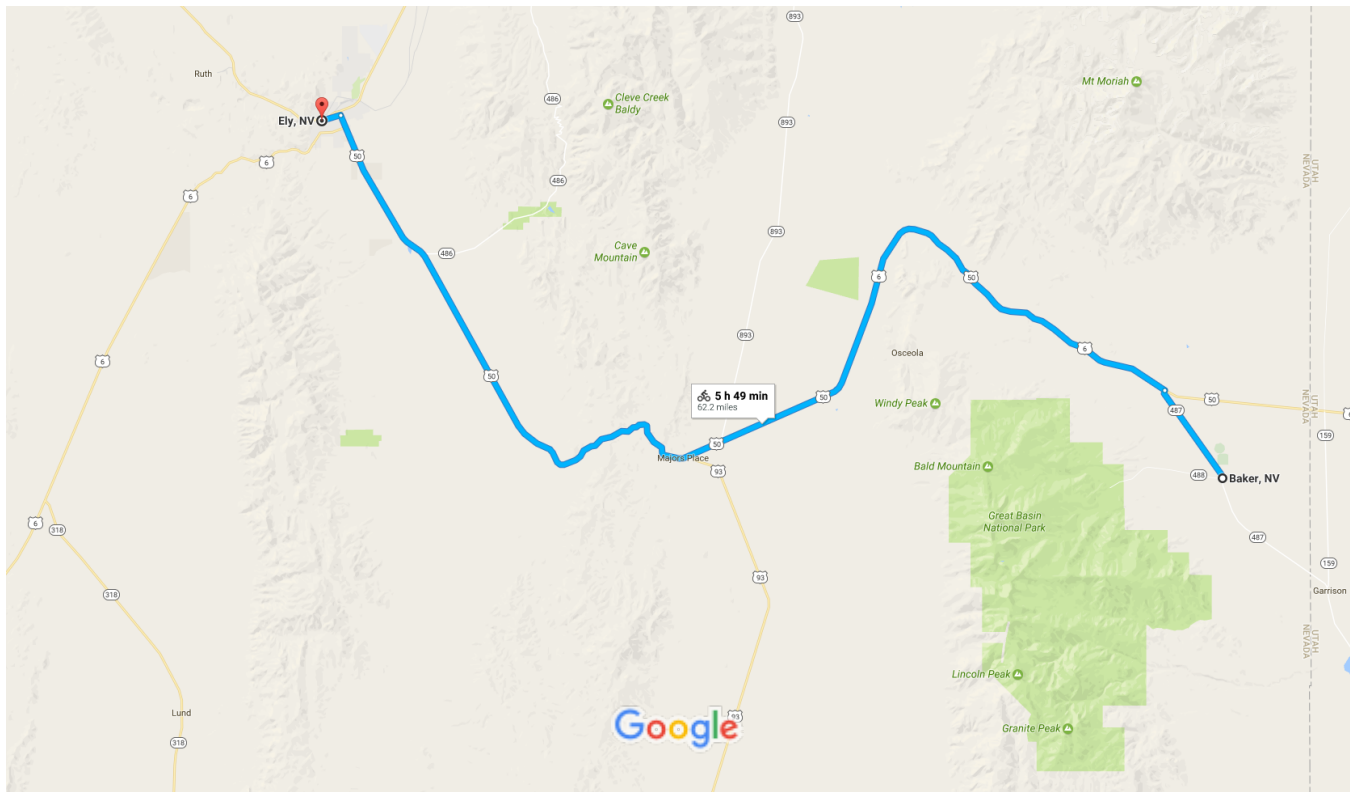

Baker, NV to Ely, NV

Bicycle 62.2 miles, 5 h 49 min

Map data ©2017 Google 2 mi

Baker

Use caution - may involve errors or sections not suited for bicycling

Nevada

- ↑ 1. Head north on NV-487 toward Winnemucca St 4.9 mi

- ↶ 2. Turn left onto US-50 W/US-6 W 56.5 mi
i Continue to follow US-50 W

- ↶ 3. Turn left onto Campton St 0.9 mi

Ely

Nevada

These directions are for planning purposes only. You may find that construction projects, traffic, weather, or other events may cause conditions to differ from the map results, and you should plan your route accordingly. You must obey all signs or notices regarding your route.