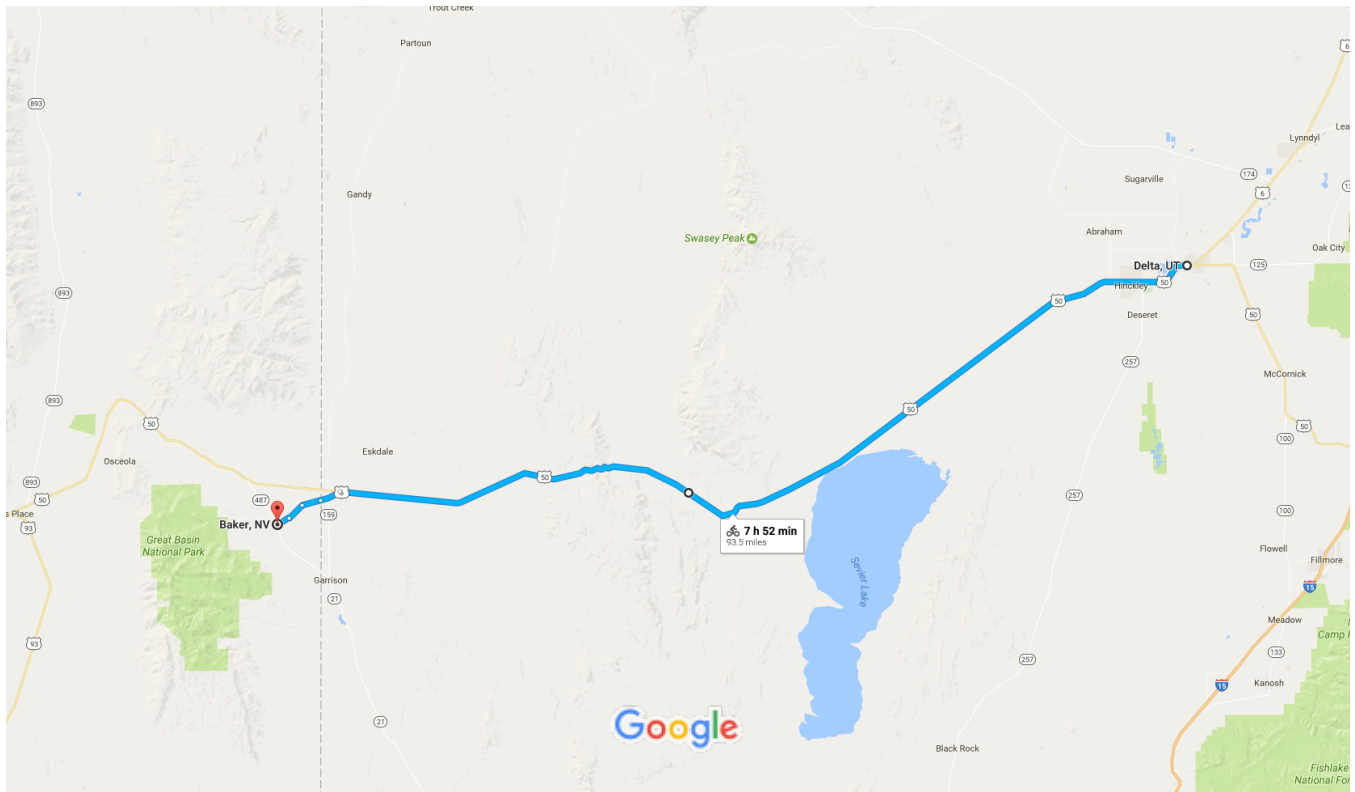

Delta, UT to Baker, NV

Bicycle 93.5 miles, 7 h 52 min

Map data ©2017 Google 5 mi

### Delta

Use caution - may involve errors or sections not suited for bicycling

Utah

- ↑ 1. Head north on S 100 W toward W Main St 85 ft

---

- ↶ 2. Turn left onto US-50 W/US-6 W/W Main St  
i Continue to follow US-50 W/US-6 W 86.8 mi

---

- ↷ 3. Slight left  
i Entering Nevada 1.9 mi

---

- ↑ 4. Continue onto N Fence Rd 1.8 mi

---

- ↷ 5. Slight left 1.7 mi

---

- ↑ 6. Continue onto Elko St 1.2 mi

 7. Turn right onto Nettie Ave

348 ft

 8. Turn left onto Carson St

308 ft