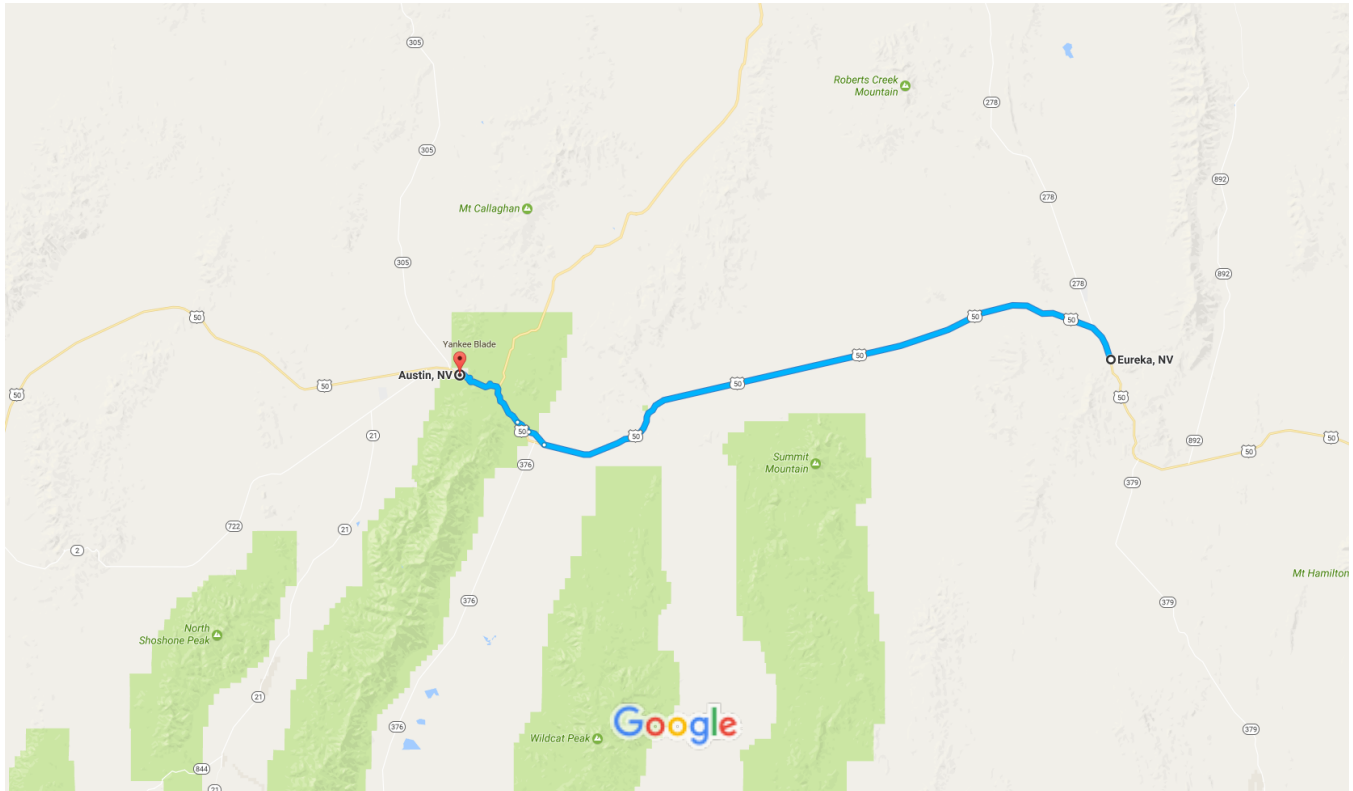

Google Maps Eureka, NV to Austin, NV

Bicycle 69.0 miles, 6 h 12 min

Map data ©2017 Google 5 mi

### Eureka

Use caution - may involve errors or sections not suited for bicycling

Nevada

- ↑ 1. Head west on Bateman St toward US-50 E 33 ft

---

- ↘ 2. Turn right onto US-50 W 57.0 mi

---

- ↘ 3. Turn right 1.9 mi

---

- ↑ 4. Continue onto Forest Rd 43255 1.6 mi

---

- ↘ 5. Turn right onto US-50 W 8.0 mi

---

- ↘ 6. Turn right toward Morris Hill Rd 89 ft

---

- ↙ 7. Turn left onto Morris Hill Rd 0.2 mi

 8. Turn right onto Bateman/Reese St

0.2 mi

 9. Turn left onto 6th St

430 ft