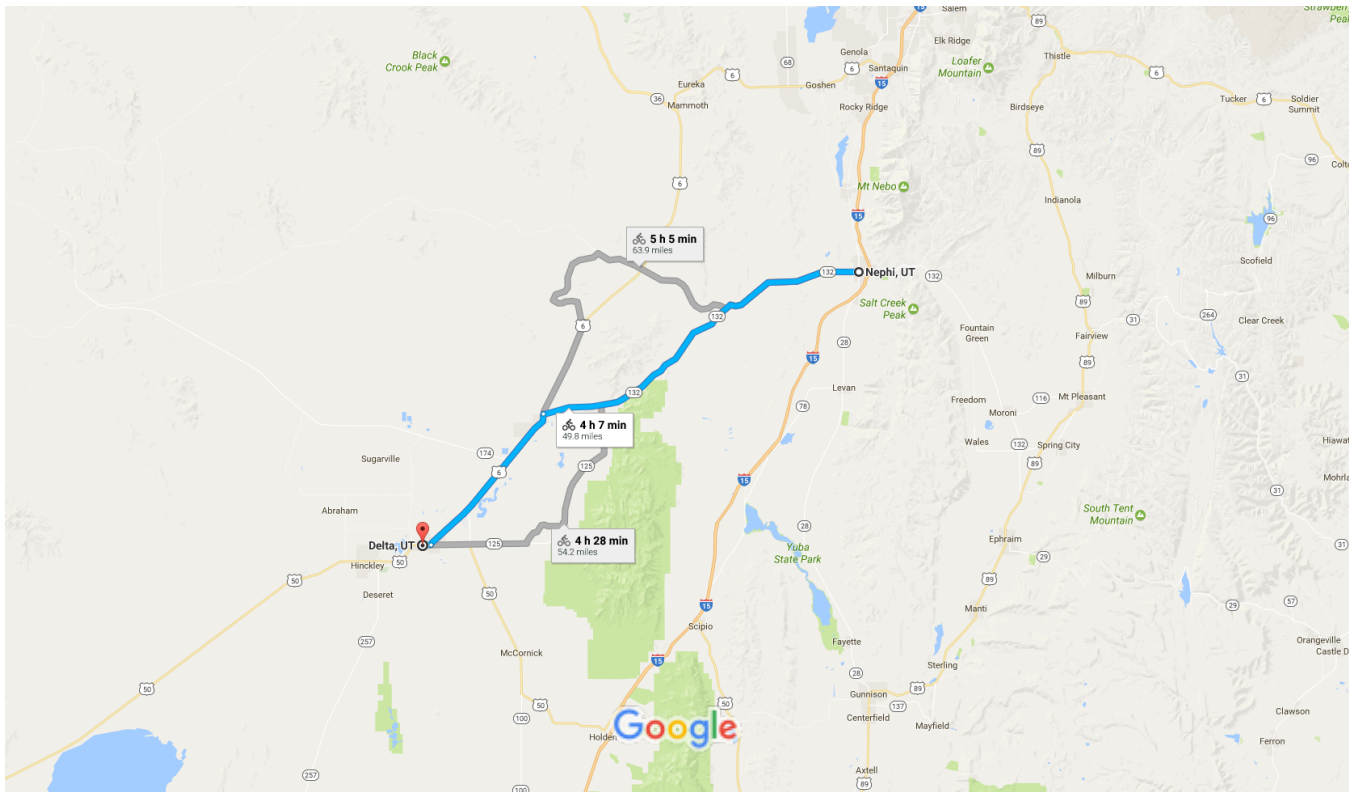

Google Maps Nephi, Utah to Delta, UT

Bicycle 49.8 miles, 4 h 7 min

Map data ©2017 Google 5 mi

Nephi

Use caution - may involve errors or sections not suited for bicycling

Utah

- ↑ 1. Head south on N Main St toward E 100 N 85 ft
- ↪ 2. Turn right onto UT-132 W/W 100 N
i Continue to follow UT-132 W 33.2 mi
- ↶ 3. Turn left onto US-6 W 15.9 mi
- ↪ 4. Turn right onto E Main St 0.7 mi
- ↶ 5. Turn left onto S 100 W 85 ft

Delta

Utah

These directions are for planning purposes only. You may find that construction projects, traffic, weather, or other events may cause conditions to differ from the map results, and you should plan your route accordingly. You must obey all signs or notices regarding your route.